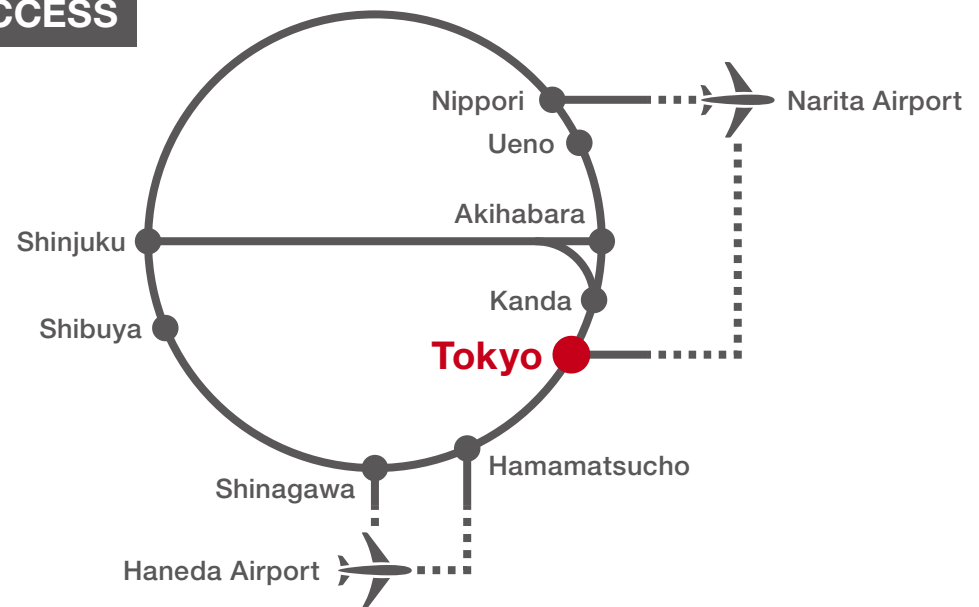

INDEN·YA

× JIZAING

BUSINESS HOURS

8am—10pm (8am—9pm)

※ Times in parentheses () are closing times on Sundays and holidays.

ACCESS

MAP: GRANSTA (Tokyo Station B1F)